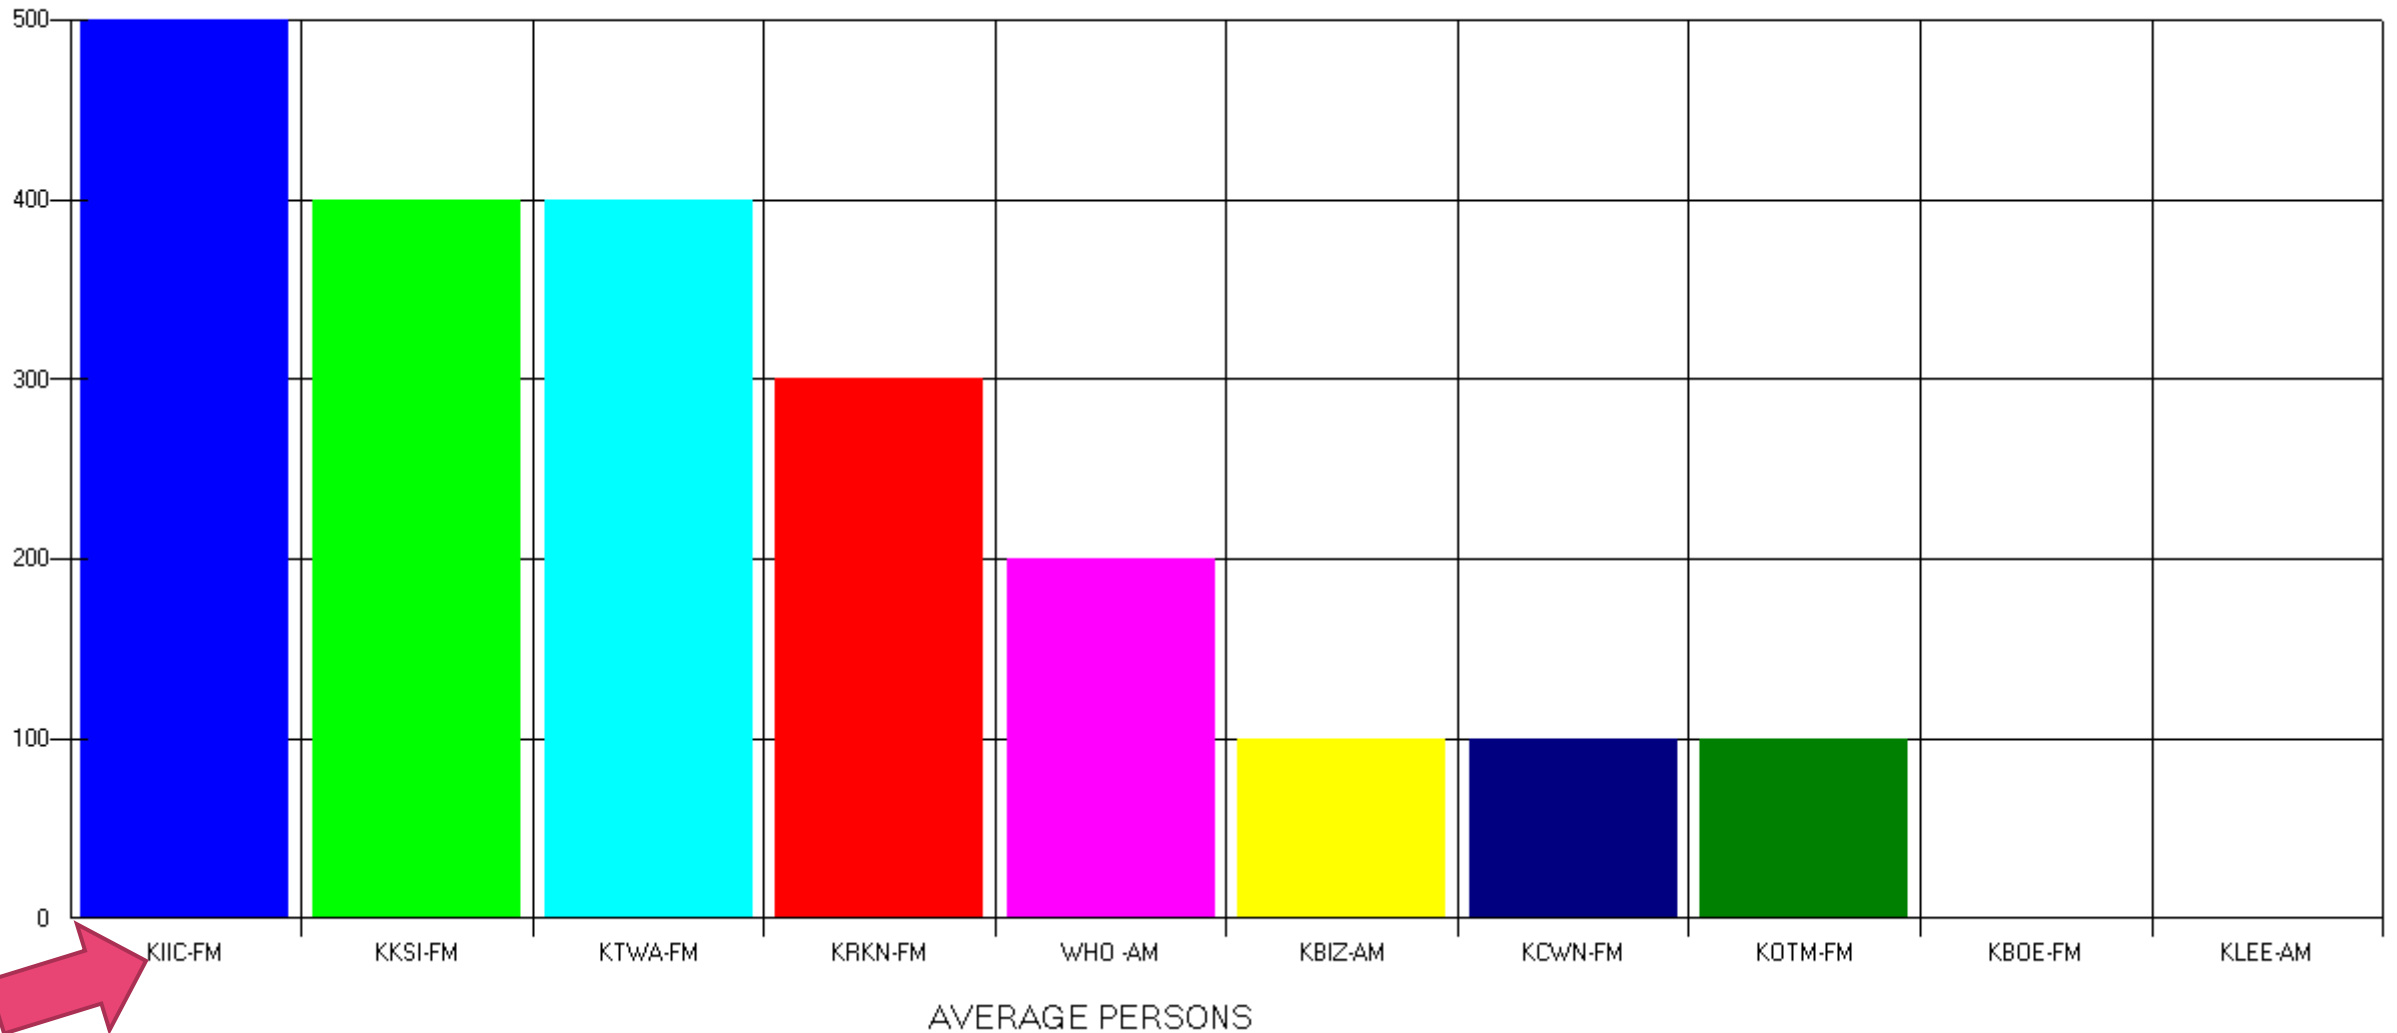

KIIC IS THE MOST LISTENED TO LOCAL STATION  
IN AN 11 COUNTY AREA...  
BUT DON'T TAKE OUR WORD FOR IT... THE  
FOLLOWING GRAPHS ARE PRODUCED BY  
NIELSEN/ARBITRON SOFTWARE

# #1 IN 11 COUNTY AREA, COMBINED AVERAGE QUARTER HOUR LISTENERS, ADULTS 18+

M-F 6A-7P Adults 18+

AVERAGE PERSONS

Average Quarter Hour Listeners. Counties combined in Survey: Appanoose, Davis, Lucas, Jasper Jefferson, Mahaska, Marion, Monroe, Warren, Wayne, Wapello – Arbitron/Nielsen County by County Survey released March 30, 2017

# #1 IN 11 COUNTY AREA, COMBINED, TOTAL WEEKLY LISTENERS, ADULTS 18+

M-F 6A-7P Adults 18+

Total Weekly Cume Listeners. Counties combined in Survey: Appanoose, Davis, Lucas, Jasper Jefferson, Mahaska, Marion, Monroe, Warren, Wayne, Wapello – Arbitron/Nielsen County by County Survey released March 30, 2017

# #1 IN WAPELLO COUNTY, AQH, ADULTS 35+, M-F 6A-7P

M-F 6A-7P Adults 35+

Average Quarter Hour Listeners. M-F 6a-7P Adults 35+ Counties in Survey: Wapello If a station does not appear, it did not make the survey Chart produced by Arbitron/Nielsen software TAPSCAN