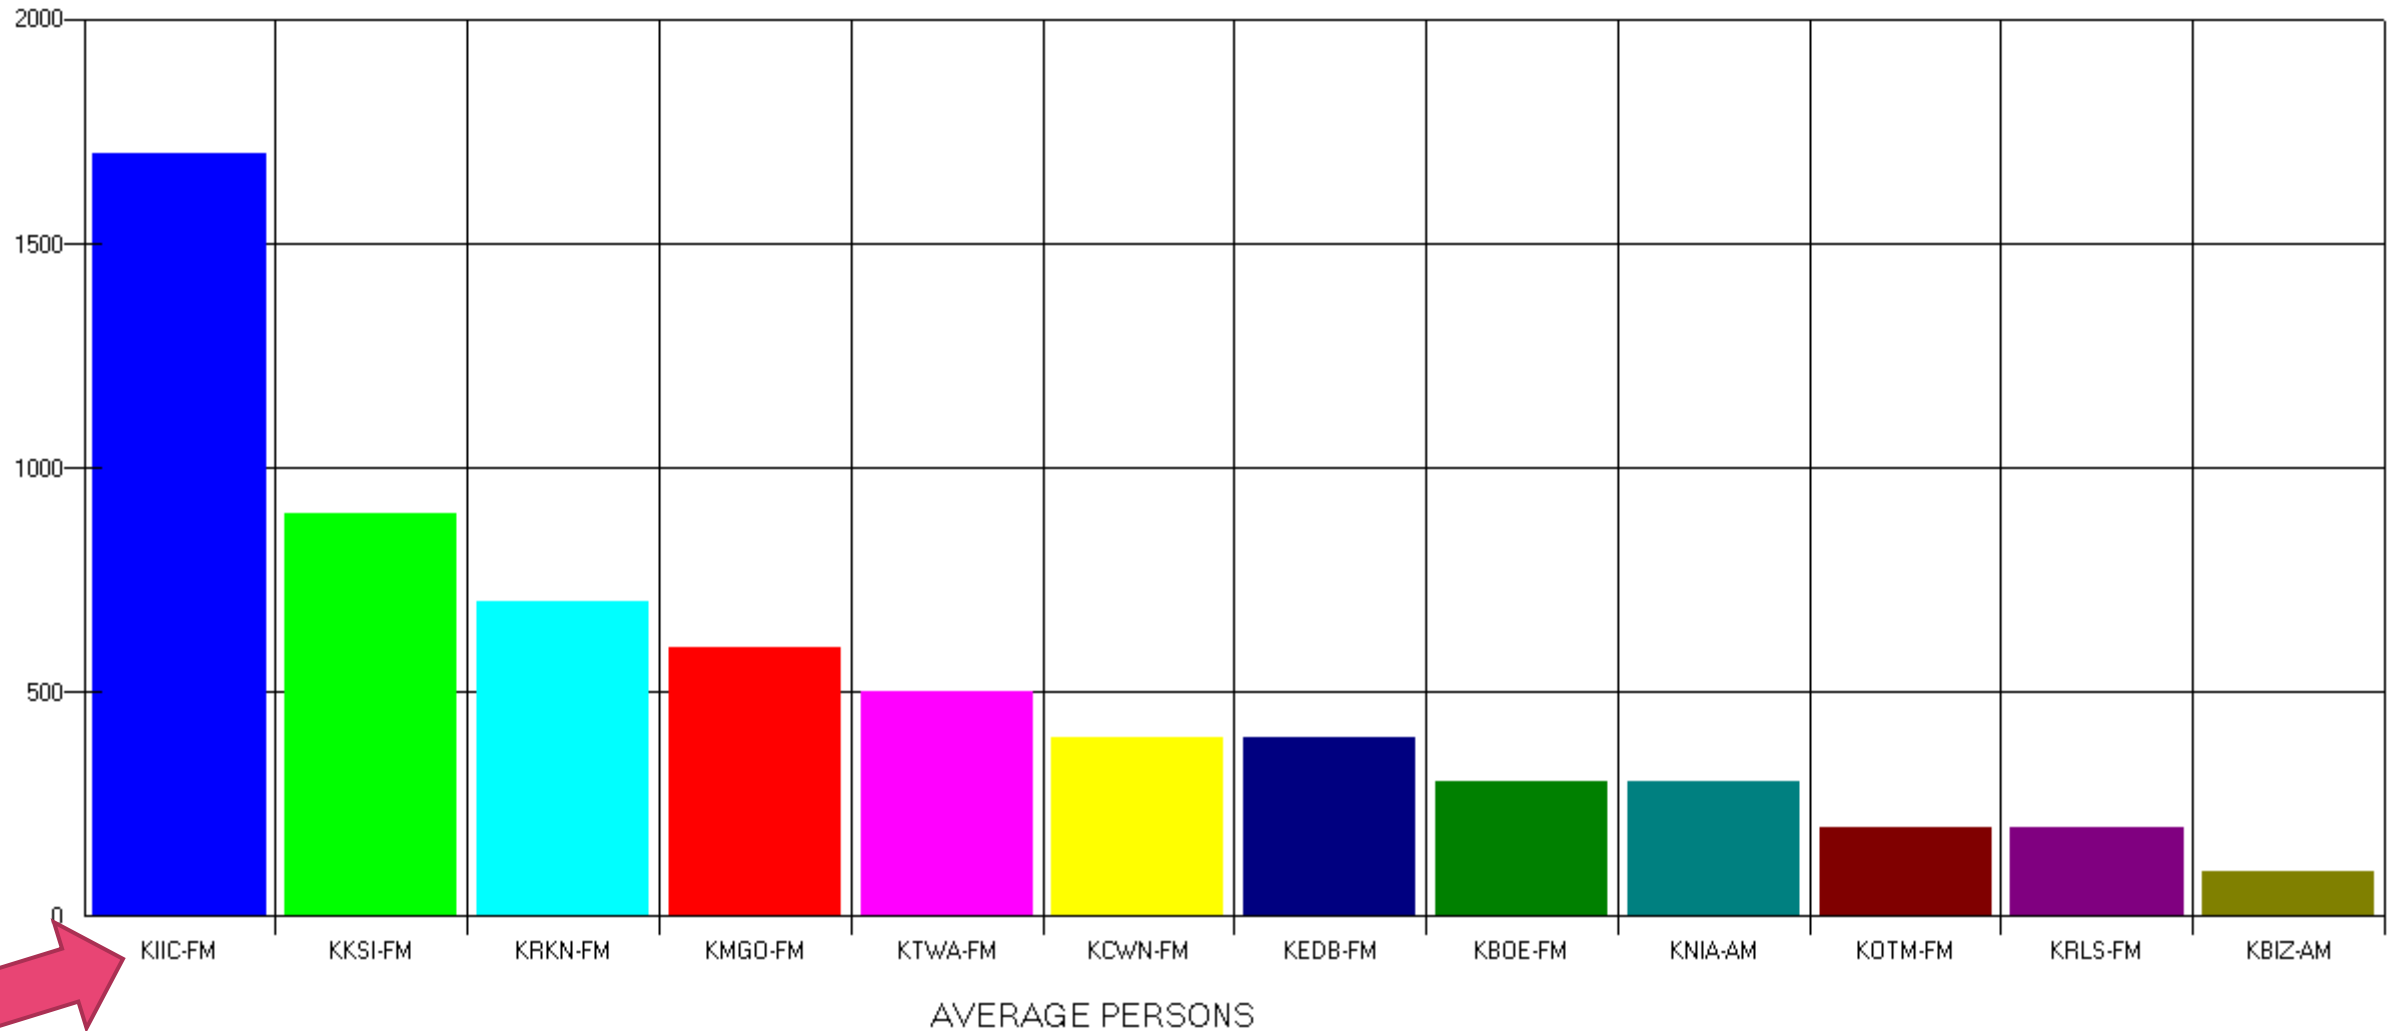

KIIC IS THE MOST LISTENED TO LOCAL STATION  
IN AN 11 COUNTY AREA...  
BUT DON'T TAKE OUR WORD FOR IT... THE  
FOLLOWING GRAPHS ARE PRODUCED BY  
NIELSEN/ARBITRON SOFTWARE

# #1 IN 11 COUNTY AREA, COMBINED AVERAGE QUARTER HOUR LISTENERS, ADULTS 18+

M-F 6A-7P Adults 18+

AVERAGE PERSONS

Average Quarter Hour Listeners. Counties combined in Survey: Appanoose, Davis, Lucas, Jasper Jefferson, Mahaska, Marion, Monroe, Warren, Wayne, Wapello – Arbitron/Nielsen County by County Survey released March 30, 2017

# #1 IN 11 COUNTY AREA, COMBINED, TOTAL WEEKLY LISTENERS, ADULTS 18+

M-F 6A-7P Adults 18+

Total Weekly Cume Listeners. Counties combined in Survey: Appanoose, Davis, Lucas, Jasper Jefferson, Mahaska, Marion, Monroe, Warren, Wayne, Wapello – Arbitron/Nielsen County by County Survey released March 30, 2017