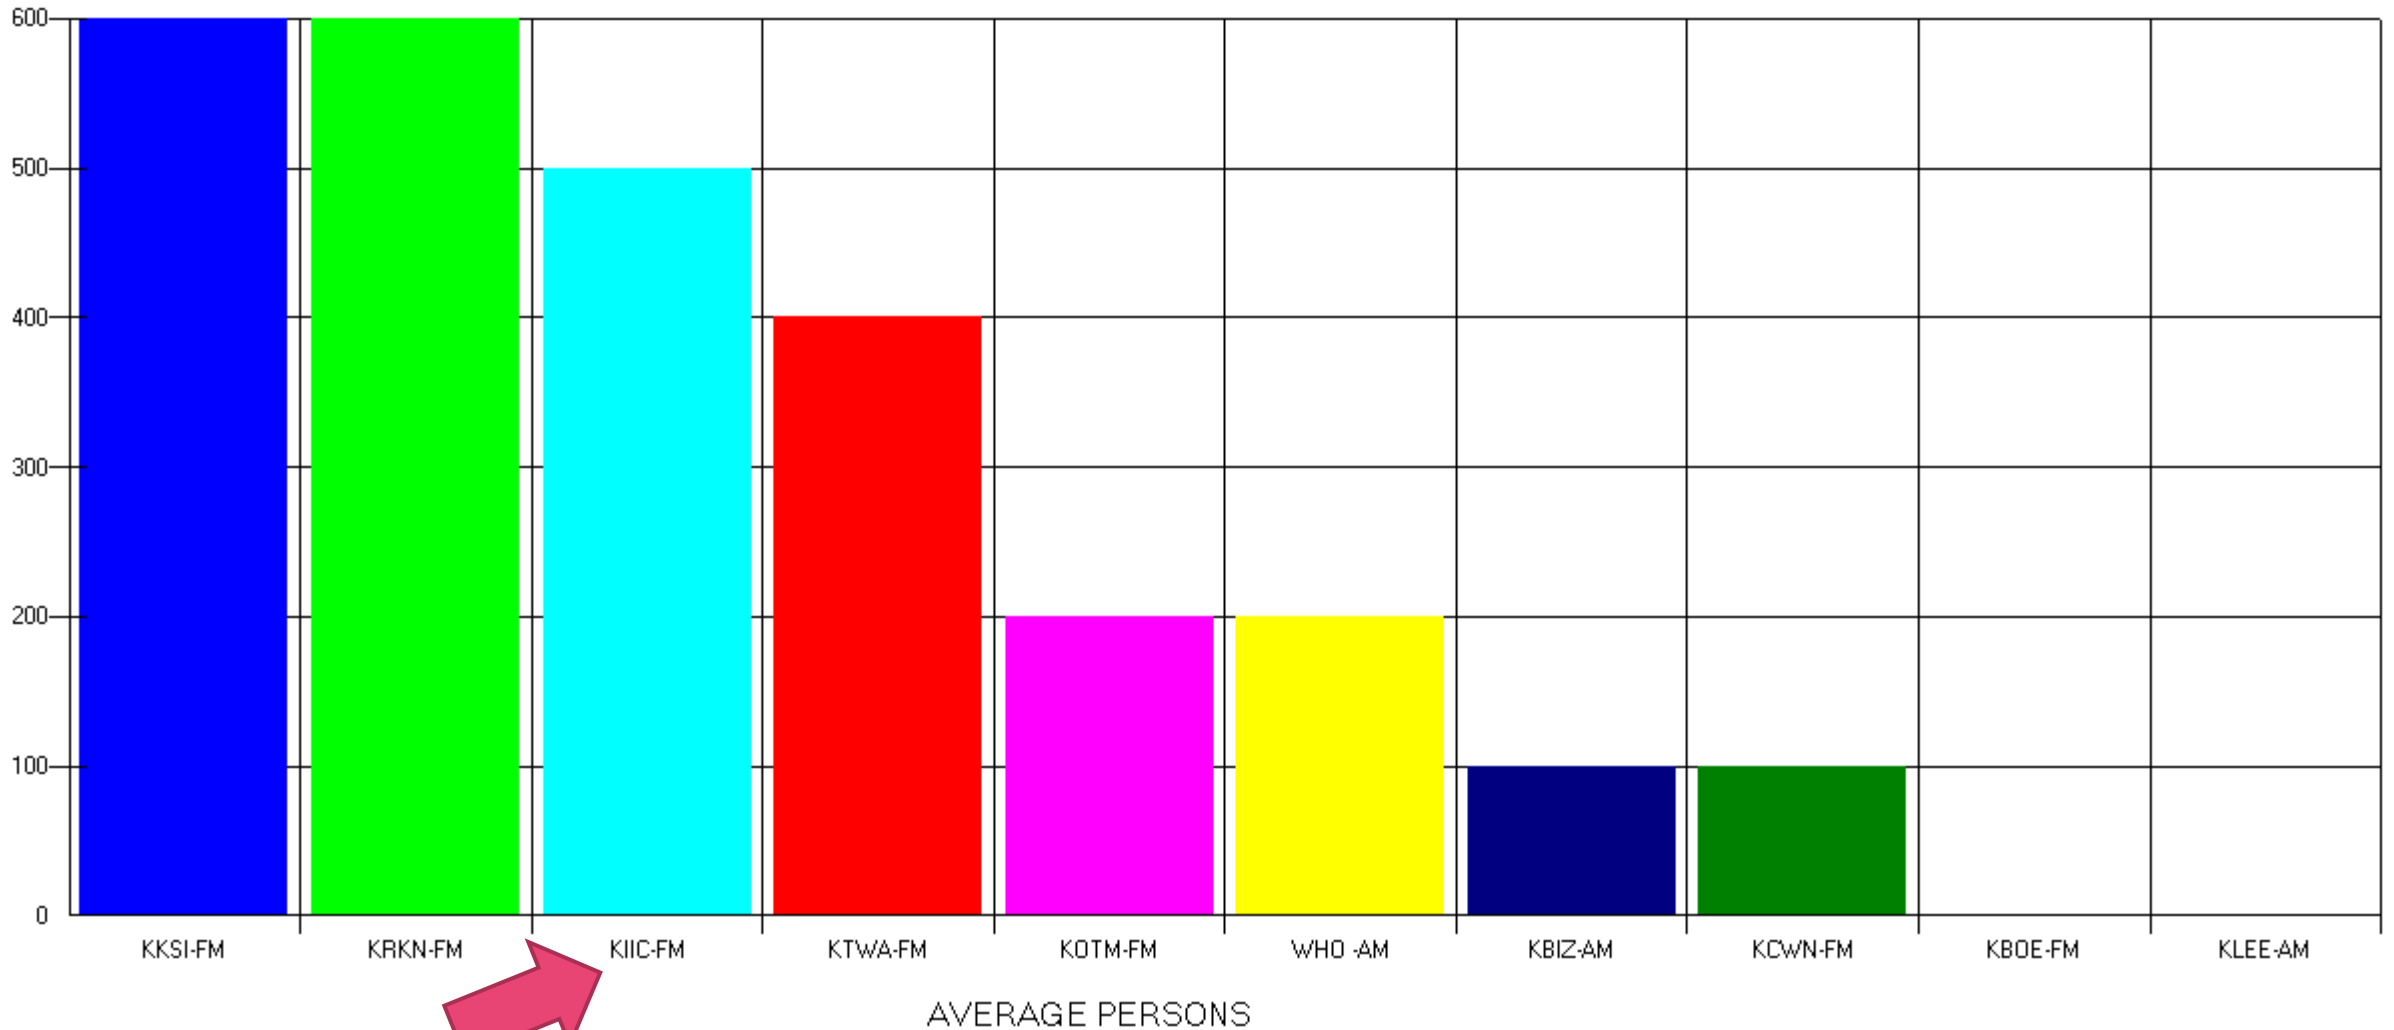

# #1 IN 11 COUNTY AREA, COMBINED AVERAGE QUARTER HOUR LISTENERS, ADULTS 18+

M-F 6A-7P Adults 18+

AVERAGE PERSONS

Average Quarter Hour Listeners. Counties combined in Survey: Appanoose, Davis, Lucas, Jasper Jefferson, Mahaska, Marion, Monroe, Warren, Wayne, Wapello – Arbitron/Nielsen County by County Survey released March 30, 2017

# #1 IN 11 COUNTY AREA, COMBINED, TOTAL WEEKLY LISTENERS, ADULTS 18+

M-F 6A-7P Adults 18+

Total Weekly Cume Listeners. Counties combined in Survey: Appanoose, Davis, Lucas, Jasper Jefferson, Mahaska, Marion, Monroe, Warren, Wayne, Wapello – Arbitron/Nielsen County by County Survey released March 30, 2017

# #1 IN WAPELLO COUNTY, AQH, ADULTS 35+, M-F 6A-7P

M-F 6A-7P Adults 35+

Average Quarter Hour Listeners. M-F 6a-7P Adults 35+ Counties in Survey: Wapello If a station does not appear, it did not make the survey Chart produced by Arbitron/Nielsen software TAPSCAN

# #3 IN WAPELLO COUNTY AVERAGE QUARTER HOUR FOR ALL PERSONS 12+,

M-F 6A-7P Persons 12+

Average Quarter Hour Listeners. M-F 6a-7P All persons 12+ Counties in Survey: Wapello. If a station does not appear, they did not make the survey under these conditions. Chart produced by Arbitron/Nielsen software TAPSCAN