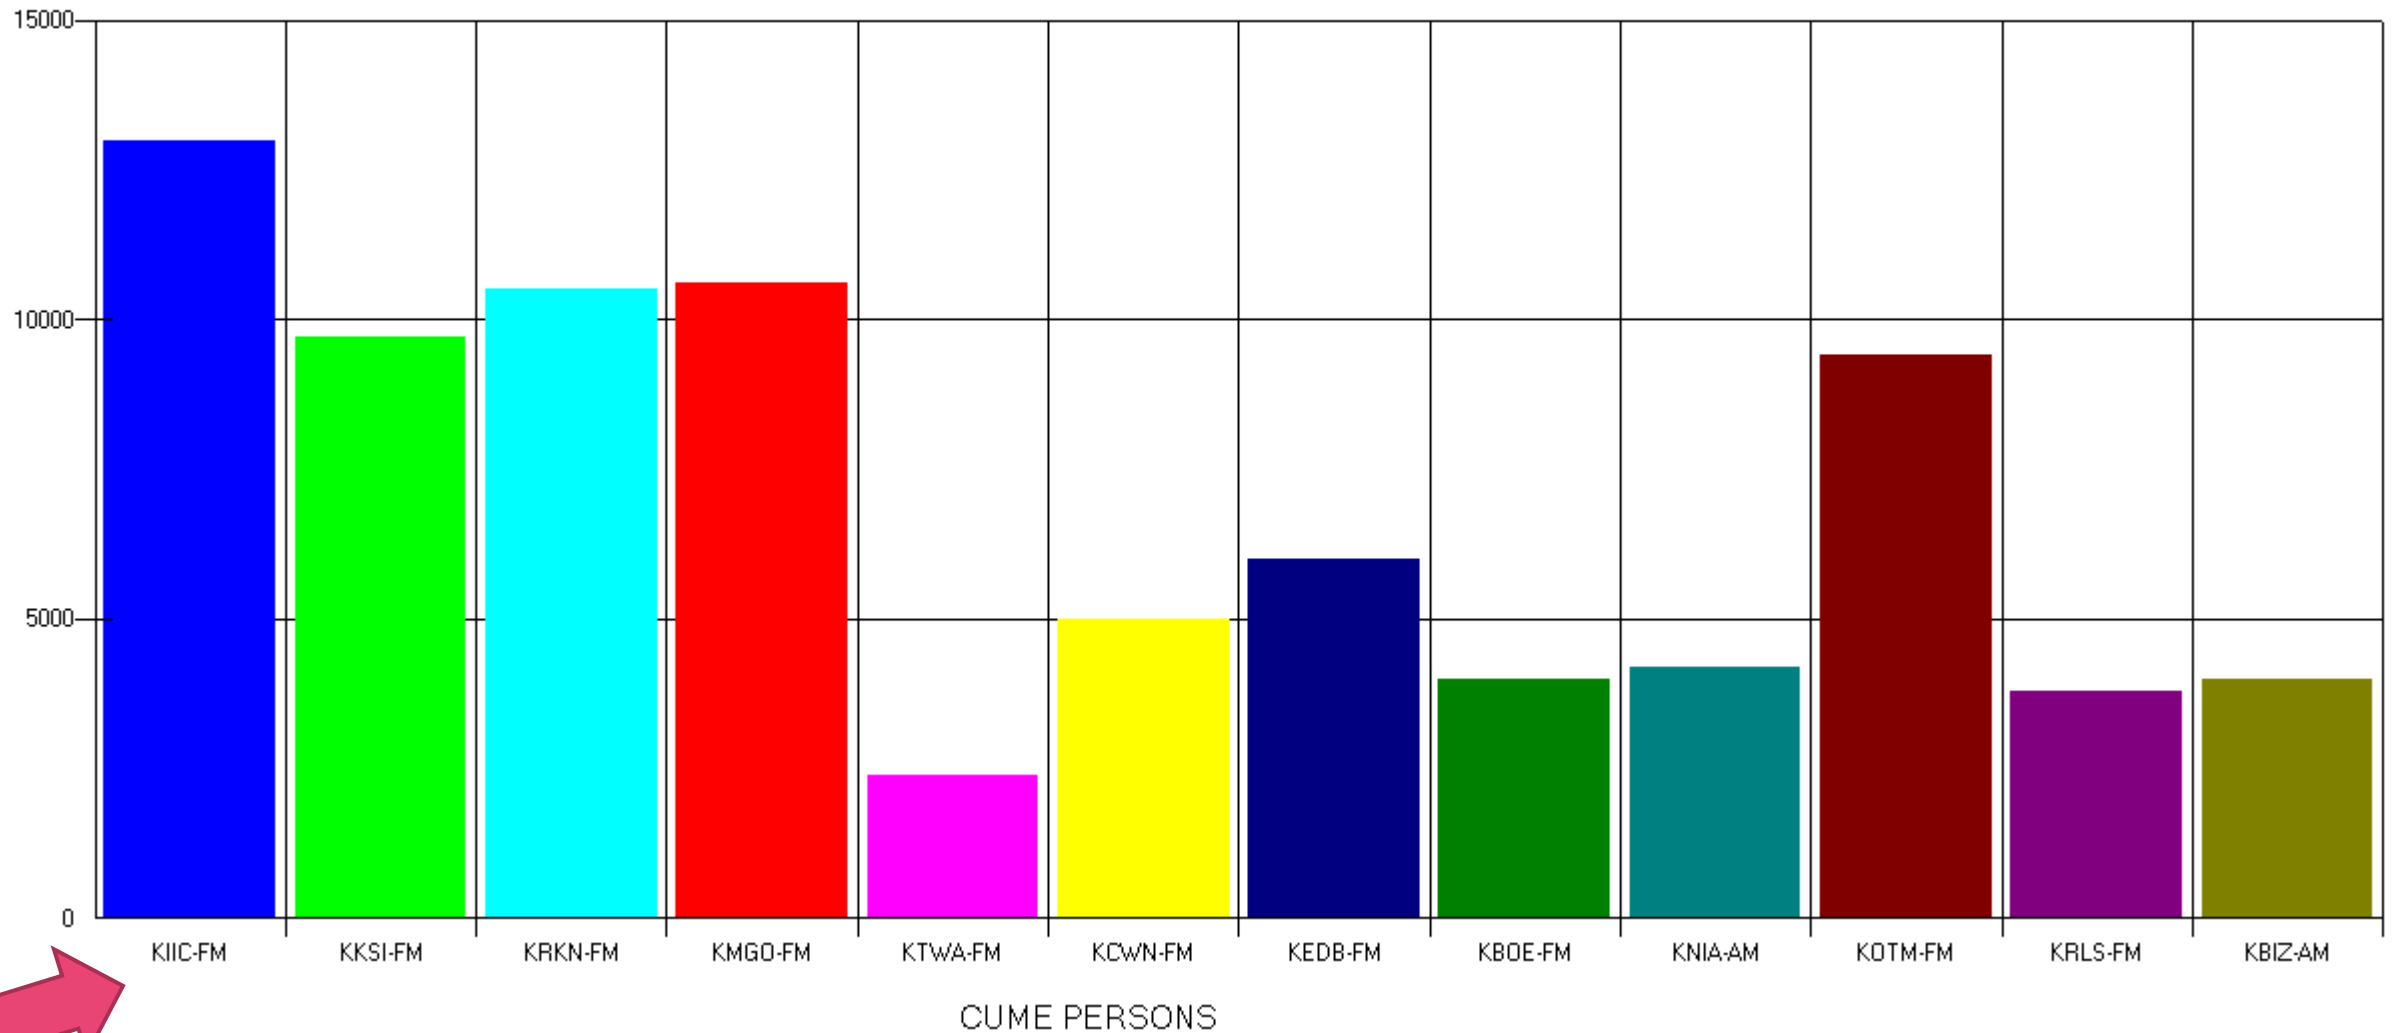

KIIC IS THE MOST LISTENED TO LOCAL STATION  
IN AN 11 COUNTY AREA...  
BUT DON'T TAKE OUR WORD FOR IT... THE  
FOLLOWING GRAPHS ARE PRODUCED BY  
NIELSEN/ARBITRON SOFTWARE

# #1 IN 11 COUNTY AREA, COMBINED AVERAGE QUARTER HOUR LISTENERS, ADULTS 18+

M-F 6A-7P Adults 18+

AVERAGE PERSONS

Average Quarter Hour Listeners. Counties combined in Survey: Appanoose, Davis, Lucas, Jasper Jefferson, Mahaska, Marion, Monroe, Warren, Wayne, Wapello – Arbitron/Nielsen County by County Survey released March 30, 2017

# #1 IN 11 COUNTY AREA, COMBINED, TOTAL WEEKLY LISTENERS, ADULTS 18+

M-F 6A-7P Adults 18+

Total Weekly Cume Listeners. Counties combined in Survey: Appanoose, Davis, Lucas, Jasper Jefferson, Mahaska, Marion, Monroe, Warren, Wayne, Wapello – Arbitron/Nielsen County by County Survey released March 30, 2017